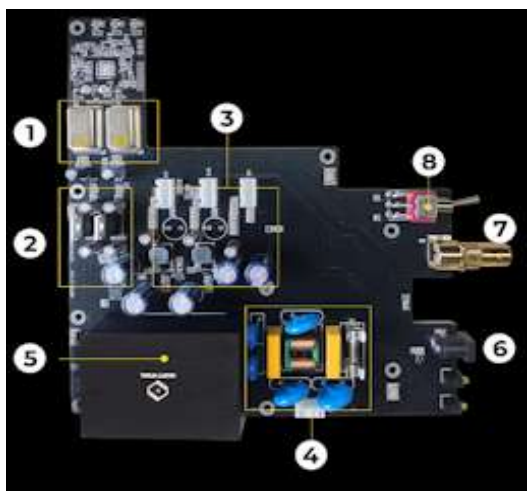

Bonn NX

Den ultimata nätverksswitchen för audiofiler

Radar Grade Switching Power

Class-leading internal Power Module supports highly accurate system function

Noise Reduction

Our highly permeable EMI absorber eliminates electrical noise

Gilded LAN Ports

Deliver the purest and most stable signal to your devices with richly gold-plated RJ45 connectors

Gold Plated Grounding Terminal

Offers dedicated connection to ground for power noise reduction

Switchable LED Lights

User-selectable switch to keep port status lights on or off while enjoying your music

TCXO - Clock Signal

Highly accurate clock reduces network latency issues and jitter

Avancerade alternativ för seriösa audiofiler

12V DC-strömuttaget kringgår den interna switchande strömmodule, vilket möjliggör anslutning till en extern linjär strömförsörjning (**Forester F2**) för en betydande prestandaförbättring. Förgylld jordanslutning ger ytterligare brusreducering och jordning med (**Forester FGC**). LED-ljusbrytare gör det möjligt för användare att stänga av portens statusindikator. Klassledande klockmottagningsmodul möjliggör extern

Switchens klocka och strömkrets

1. TCXO-klocka (25 MHz): Elimineras ovidkommande frekvenser och genererar en ren och exakt klocksignal. Hög precision, ultralågt fasbrus som klockkälla för vårt Ethernet-switchsystem.
2. Strömkälla för TCXO-klocka: Använder flerstegs effektfiltertechnik, tar bort överhörning och brus vid olika frekvenser 10 MHz, 100 MHz och 1 GHz och matar renad effekt till TCXO-modulen.
3. Strömkälla för switchsystem: Ultralågbrusig spänningsregulatorkrets, kapabel att bearbeta effekt med brett dynamiskt område. Har högeffektiv kretsdesign och snabb svarstid. Drivs av TPS56623x-serien som bibehåller lägre utgångsrippel under ALLA belastningsförhållanden.
4. Växelströmsfilterkrets: Högisolerings common mode-chokekrets för växelströmsingång förhindrar brusföroreningar från växelströmskällor som andra nätverksanslutna enheter eller kraftsystem.
5. Exklusiv, anpassad Silent Angel-strömmodul: Brett dynamiskt område för växelström till likström. Stabil, lågrippelbrus, säker skyddskrets, väl täckt av en aluminikylfläns.
6. Anslut till den linjära strömförsörjningen (tillval). DC-uttag för extern 12V DC LPS.
7. Tar emot den externa klockingången (förgylld, vid 25 MHz).