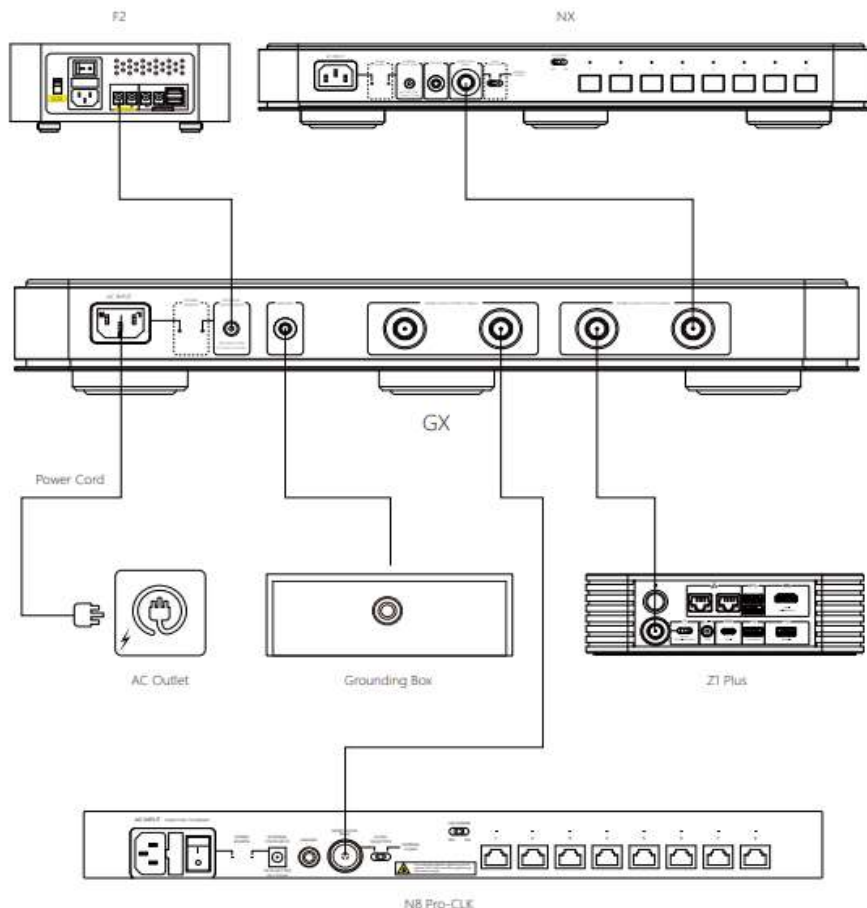

Connection Diagram

Unika och avancerade design

FYRA oberoende ordklockor på 25 MHz och 10 MHz med guldpläterade utgångskontakter inrymda i ett enda, optimerat chassi. Varje klockenhet har sin egen TCXO-klocka och kretsar för att eliminera potentiella signalstörningar. Klassledande radargraderad switchande nätaggregatsmodul, en teknik exklusiv för brus känslig akustisk utrustning, ger en stabil strömkälla med lågt rippelbrus. TCXO-klockkretsar (temperaturkompenserade kristaloscillator) minskar avsevärt problem med nätverkslatens och jittereffekter. Avancerad chassidesign kombinerar två lager av olika, noggrant utvalda material: det inre lagret är galvaniserat stål medan det yttre lagret är en tjock, högkvalitativ aluminiumlegering. Denna extravaganta konstruktion maximerar avskärmning och kontroll av